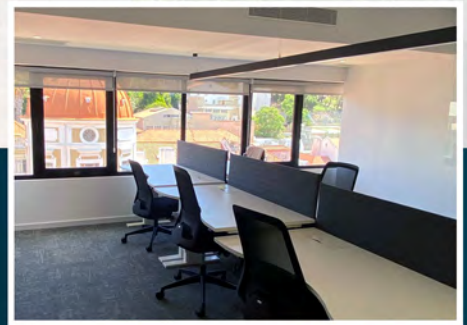

# INSCALE COWORKING SPACE FOR LEASE

Modern Scandinavian-style office with elevated desks, ergonomic chairs and private lockers  
- Located in the heart of Lisbon!

 **Avenida Liberdade 36, Piso 7, 1250-147 Lisboa, Portugal**

Working environment that exemplifies we care about the people/employees. Space and air to foster creativity and better thinking. Adjustable workstations to maximize working comfort.

## FEATURES & AMENITIES

- Air-conditioned offices with wired & wireless network connection.
- Secured offices, all tenants are provided with personalized access cards.
- Board Room Rental
- Rooftop Rental For Events