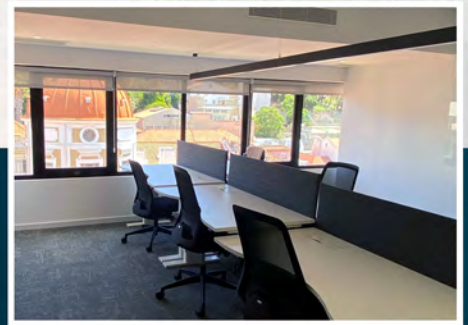

INSCALE COWORKING SPACE FOR LEASE

Modern Scandinavian-style office with elevated desks, ergonomic chairs and private lockers
- Located in the heart of Lisbon!

Avenida Liberdade 36, Piso 7, 1250-147 Lisboa, Portugal

Working environment that exemplifies we care about the people/employees. Space and air to foster creativity and better thinking. Adjustable workstations to maximize working comfort.

FEATURES & AMENITIES

- Air-conditioned offices with wired & wireless network connection.
- Board Room Rental
- Secured offices, all tenants are provided with personalized access cards.
- Rooftop Rental For Events

Pricing

Open Office from
€250 per seat