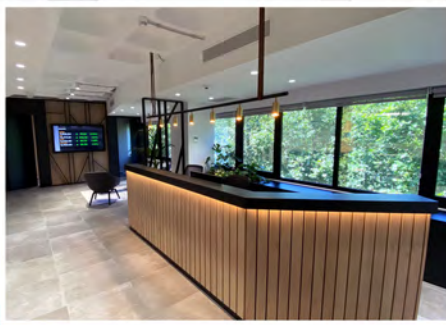

INSCALE COWORKING SPACE FOR LEASE

Modern Scandinavian-style office with elevated desks, ergonomic chairs and private lockers
- Located in the heart of Lisbon!

Avenida Liberdade 36, Piso 7, 1250-147 Lisboa, Portugal

Working environment that exemplifies we care about the people/employees. Space and air to foster creativity and better thinking. Adjustable workstations to maximize working comfort.

FEATURES & AMENITIES

- Air-conditioned offices with wired & wireless network connection.
- Board Room Rental
- Secured offices, all tenants are provided with personalized access cards.
- Rooftop Rental For Events

Pricing

Open Office from
€250 per seat

INSCALE

Want to see the office?

+351 967759394

cowork@inscale.net

inscale.net/coworking-space-lisbon